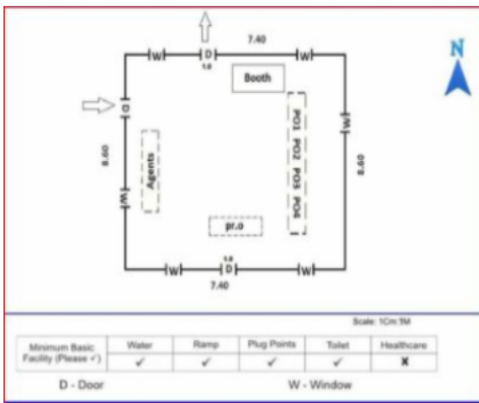

Nazri Naksha

Google Map View

Polling Station Building Front View

Polling Station Front View

Cad View

Key MAP View