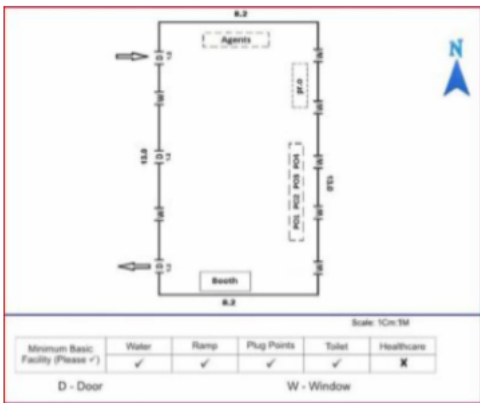

Nazri Naksha

Google Map View

Polling Station Building Front View

Polling Station Front View

Cad View

Key MAP View