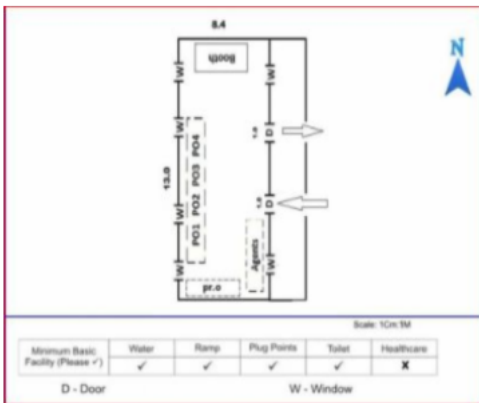

Nazri Naksha

Google Map View

Polling Station Building Front View

Polling Station Front View

Cad View

Key MAP View