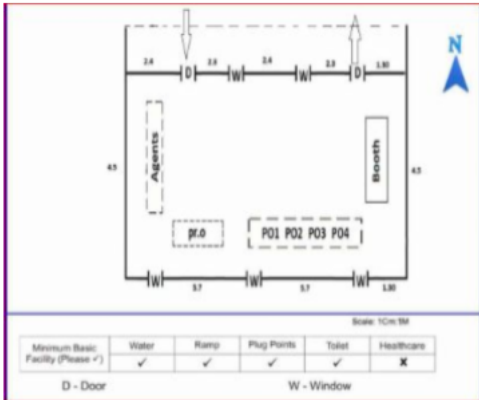

Nazri Naksha

Google Map View

Polling Station Building Front View

Polling Station Front View

Cad View

Key MAP View