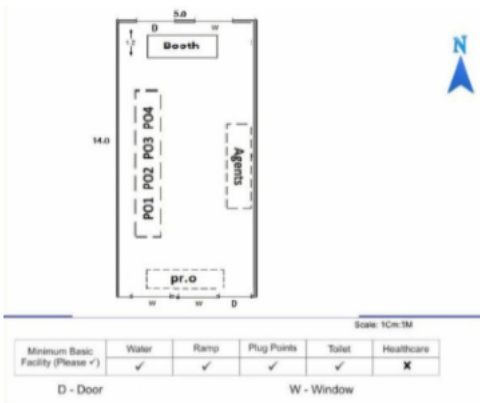

Nazri Naksha

Google Map View

Cad View