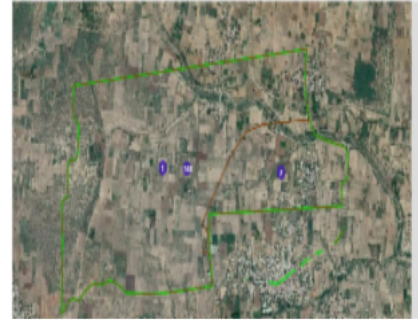

Nazri Naksha

Google Map View