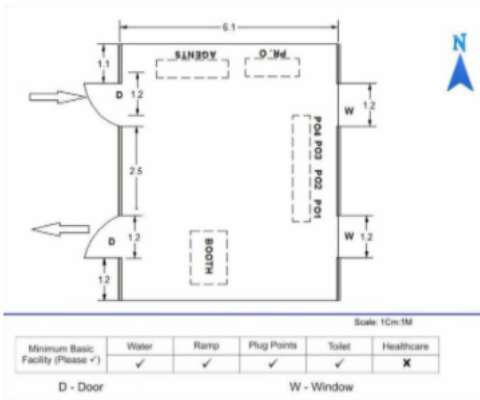

Nazri Naksha

Google Map View

Polling Station Building Front View

Polling Station Front View

Cad View

Key MAP View