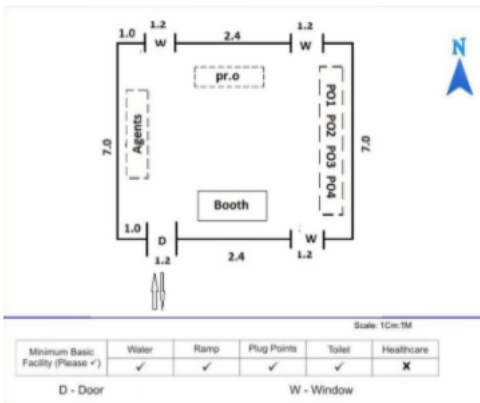

Nazri Naksha

Google Map View

Polling Station Building Front View

Polling Station Front View

Cad View

Key MAP View