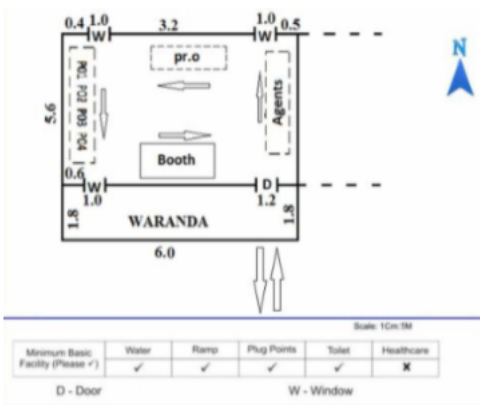

Nazri Naksha

Google Map View

Polling Station Building Front View

Polling Station Front View

Cad View

Key MAP View