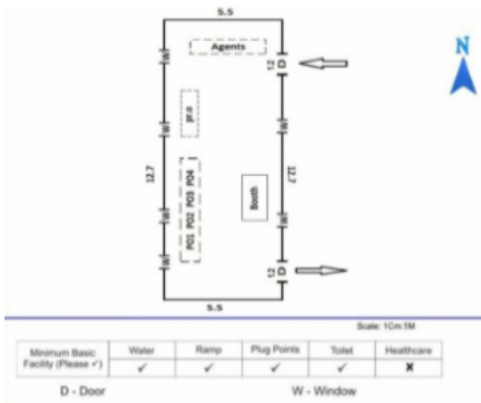

Nazri Naksha

Google Map View

Polling Station Building Front View

Polling Station Front View

Cad View

Key MAP View