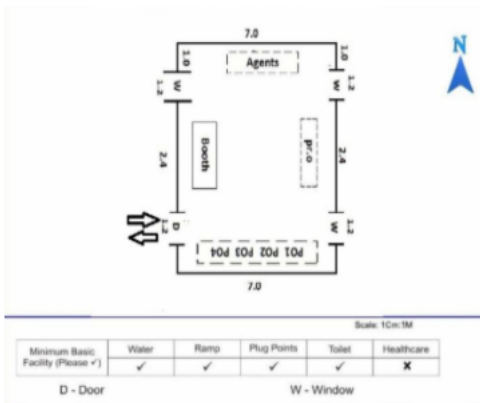

Nazri Naksha

Google Map View

Polling Station Building Front View

Polling Station Front View

Cad View

Key MAP View