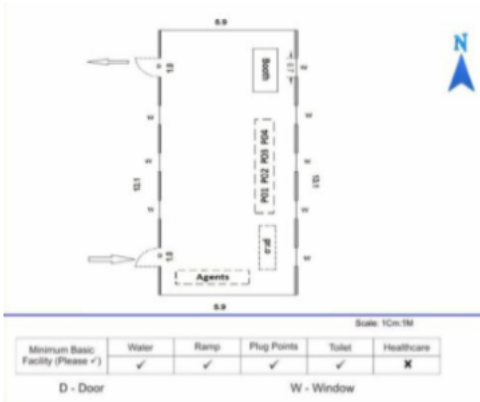

Nazri Naksha

Google Map View

Polling Station Building Front View

Polling Station Front View

Cad View

Key MAP View