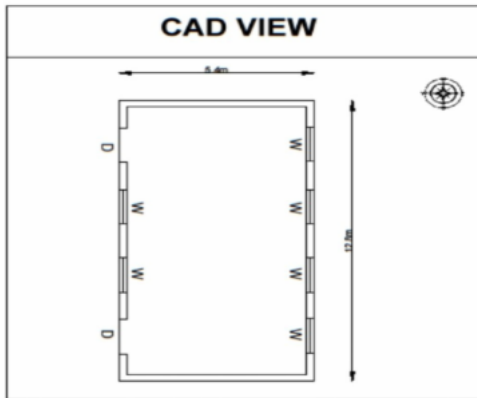

Nazri Naksha

Google Map View

Polling Station Building Front View

Polling Station Front View

Cad View

Key MAP View