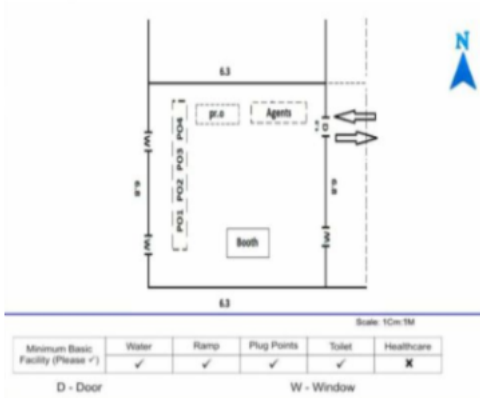

Nazri Naksha

Google Map View

Polling Station Building Front View

Polling Station Front View

Cad View

Key MAP View