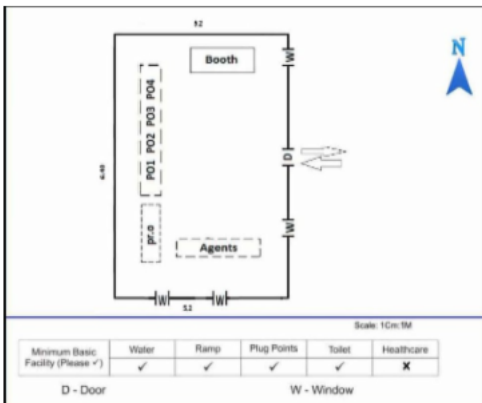

Nazri Naksha

Google Map View

Polling Station Building Front View

Polling Station Front View

Cad View

Key MAP View