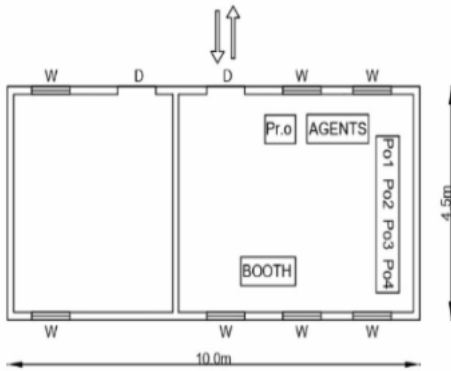

Nazri Naksha

Google Map View

Polling Station Building Front View

Polling Station Front View

Cad View

Key MAP View