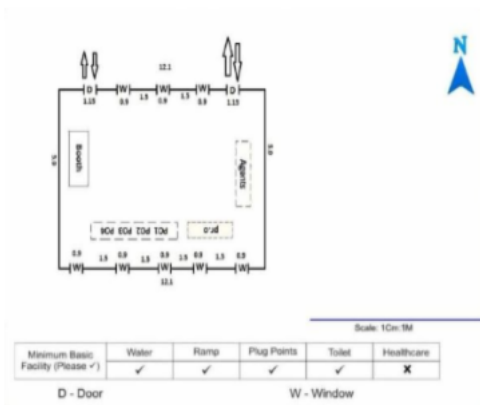

Nazri Naksha

Google Map View

Polling Station Building Front View

Polling Station Front View

Cad View

Key MAP View