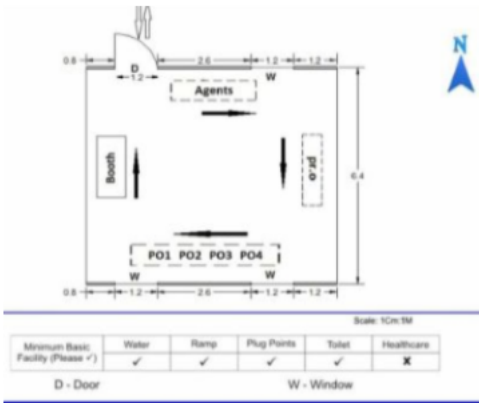

Nazri Naksha

Google Map View

Polling Station Building Front View

Polling Station Front View

Cad View

Key MAP View