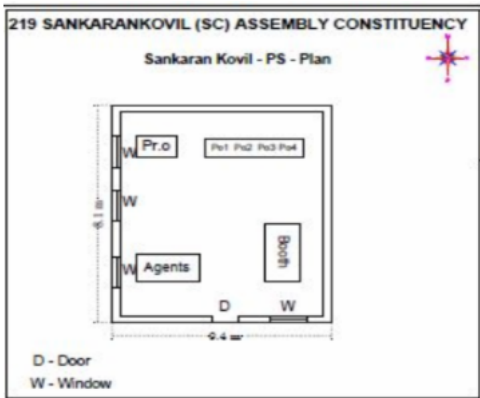

Nazri Naksha

Google Map View

Polling Station Building Front View

Polling Station Front View

Cad View

Key MAP View