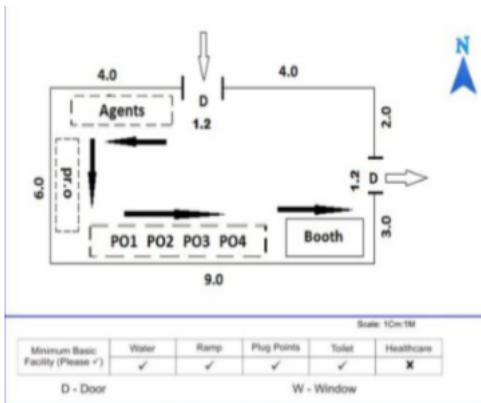

Nazri Naksha

Google Map View

Polling Station Building Front View

Polling Station Front View

Cad View

Key MAP View