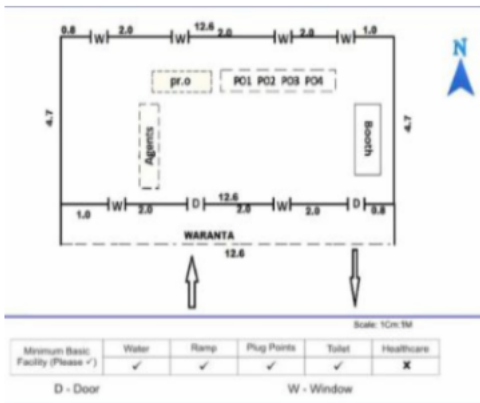

Nazri Naksha

Google Map View

Polling Station Building Front View

Polling Station Front View

Cad View

Key MAP View