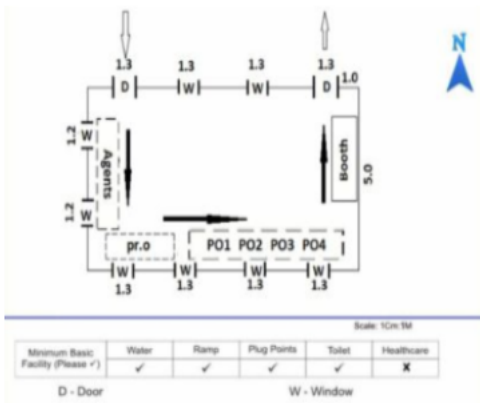

Nazri Naksha

Google Map View

Polling Station Building Front View

Polling Station Front View

Cad View

Key MAP View