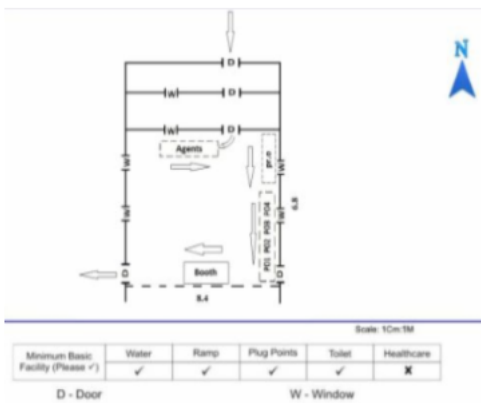

Nazri Naksha

Google Map View

Polling Station Building Front View

Polling Station Front View

Cad View

Key MAP View