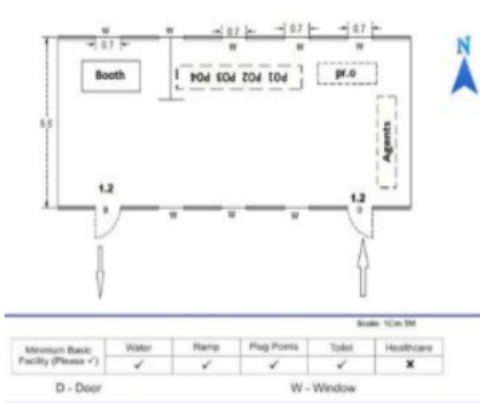

Nazri Naksha

Google Map View

Cad View