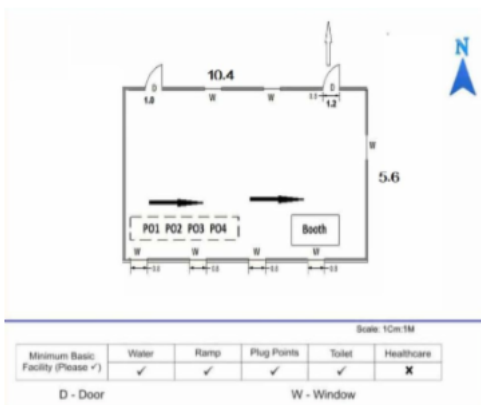

Nazri Naksha

Google Map View

Cad View