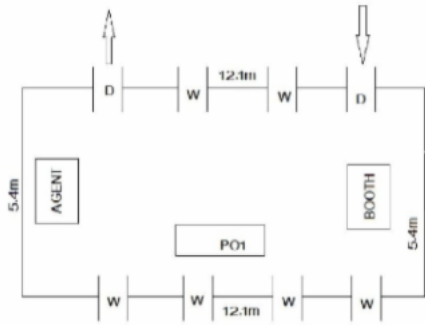

Nazri Naksha

Google Map View

Polling Station Building Front View

Polling Station Front View

Cad View

Key MAP View