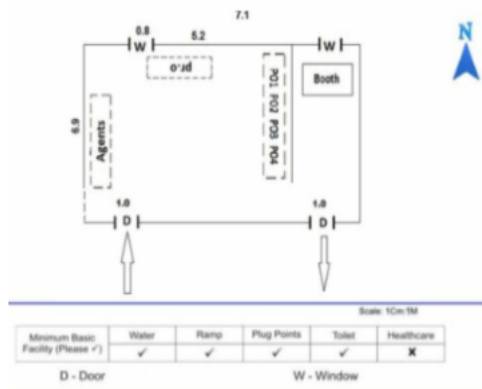

Nazri Naksha

Google Map View

Polling Station Building Front View

Polling Station Front View

Cad View

Key MAP View