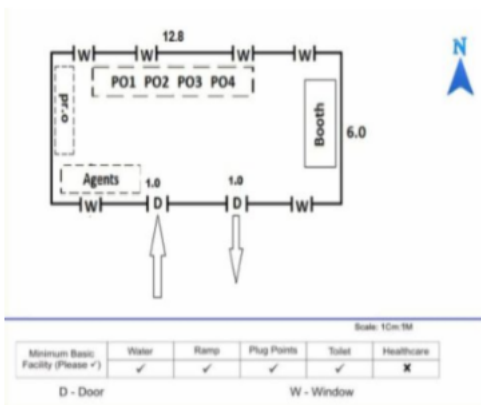

Nazri Naksha

Google Map View

Polling Station Building Front View

Polling Station Front View

Cad View

Key MAP View