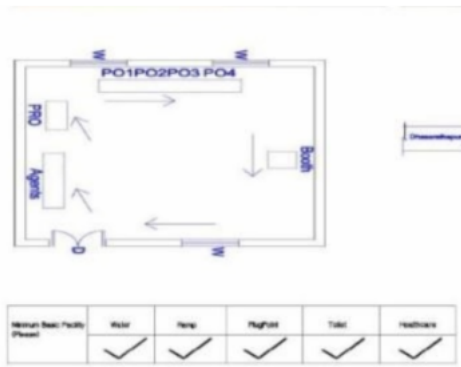

Nazri Naksha

Google Map View

Cad View