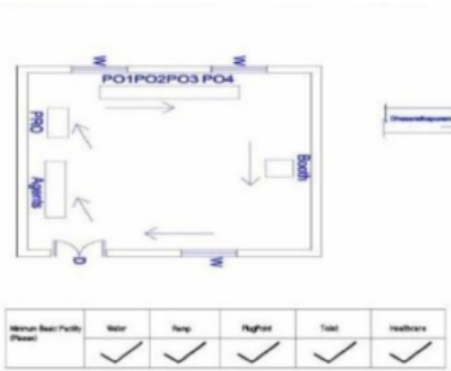

Nazri Naksha

Google Map View

Polling Station Building Front View

Polling Station Front View

Cad View

Key MAP View