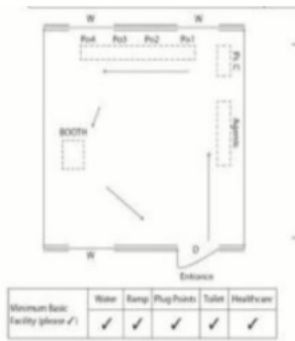

Nazri Naksha

Google Map View

Polling Station Building Front View

Polling Station Front View

Cad View

Key MAP View