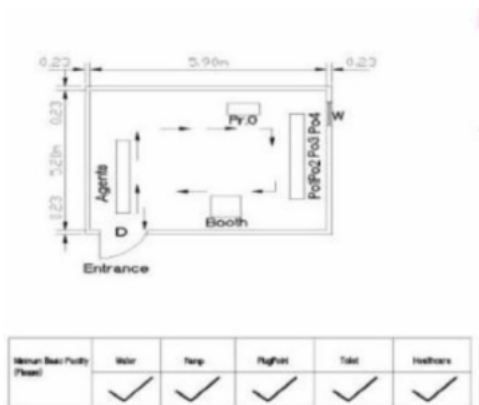

Nazri Naksha

Google Map View

Polling Station Building Front View

Polling Station Front View

Cad View

Key MAP View