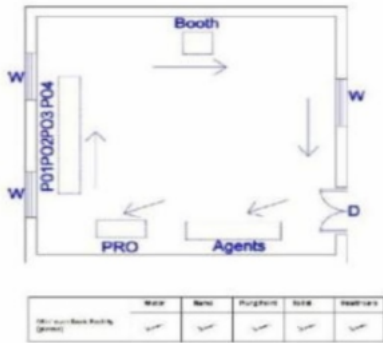

Nazri Naksha

Google Map View