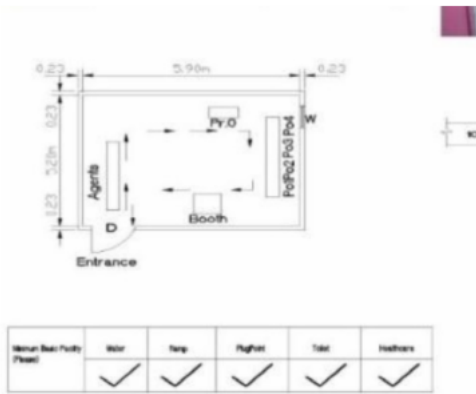

Nazri Naksha

Google Map View

Polling Station Building Front View

Polling Station Front View

Cad View

Key MAP View