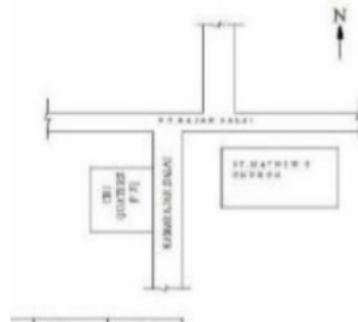

Nazri Naksha

Google Map View