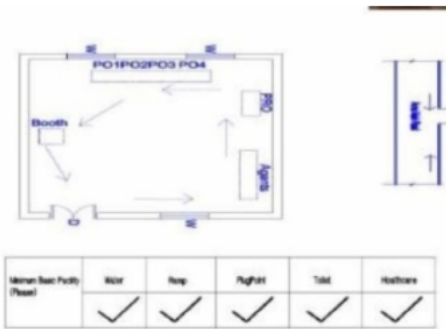

Nazri Naksha

Google Map View

Polling Station Building Front View

Polling Station Front View

Cad View

Key MAP View