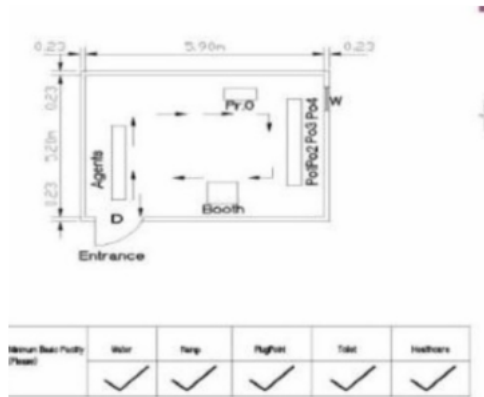

Nazri Naksha

Google Map View

Cad View