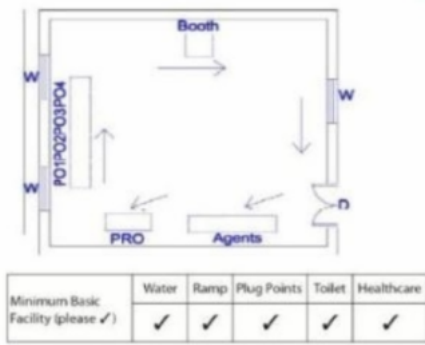

Nazri Naksha

Google Map View

Polling Station Building Front View

Polling Station Front View

Cad View

Key MAP View