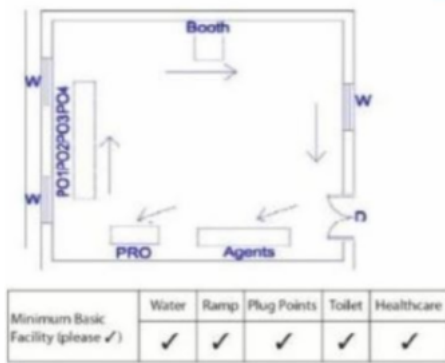

Nazri Naksha

Google Map View

Polling Station Building Front View

Polling Station Front View

Cad View

Key MAP View