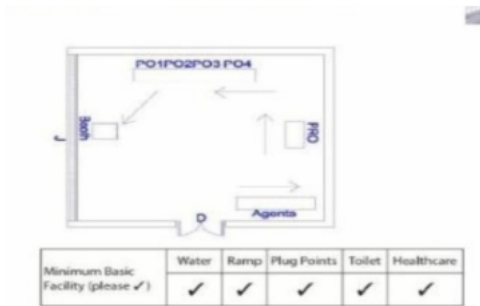

Nazri Naksha

Google Map View

Polling Station Building Front View

Polling Station Front View

Cad View

Key MAP View