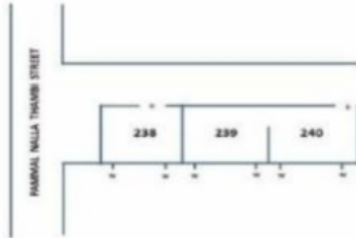

Nazri Naksha

Google Map View

Cad View

Key MAP View