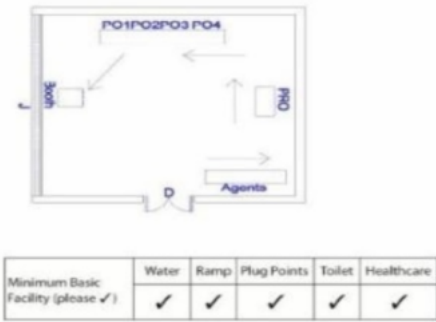

Nazri Naksha

Google Map View

Polling Station Building Front View

Polling Station Front View

Cad View

Key MAP View