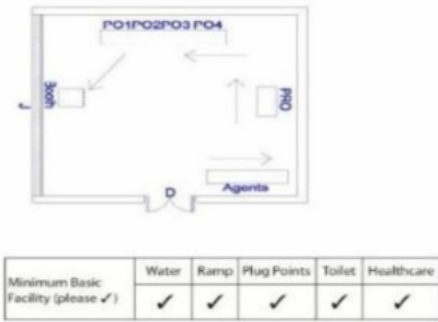

Nazri Naksha

Google Map View

Polling Station Building Front View

Polling Station Front View

Cad View

Key MAP View