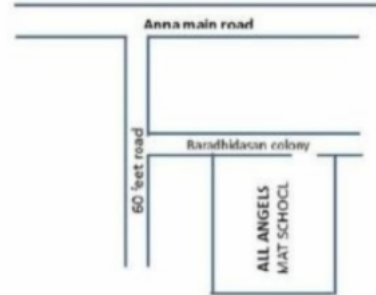

Nazri Naksha

Google Map View