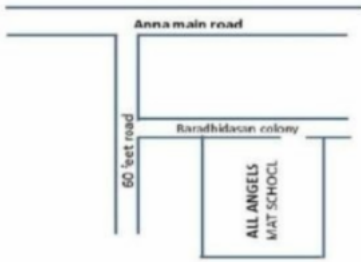

Nazri Naksha

Google Map View