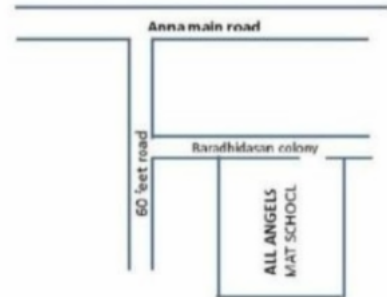

Nazri Naksha

Google Map View