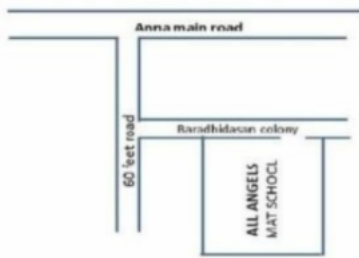

Nazri Naksha

Google Map View