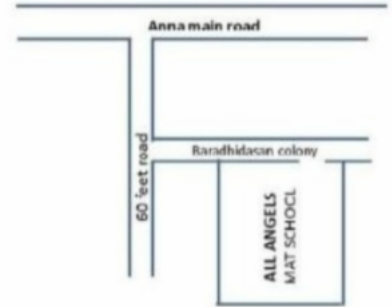

Nazri Naksha

Google Map View