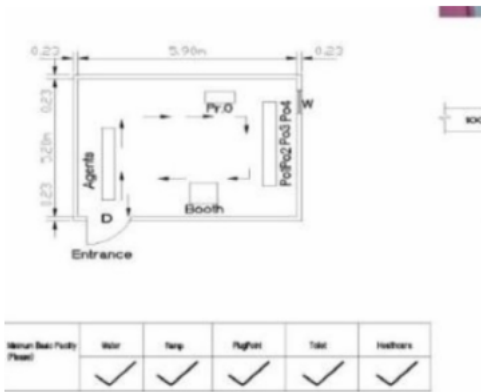

Nazri Naksha

Google Map View

Polling Station Building Front View

Polling Station Front View

Cad View

Key MAP View