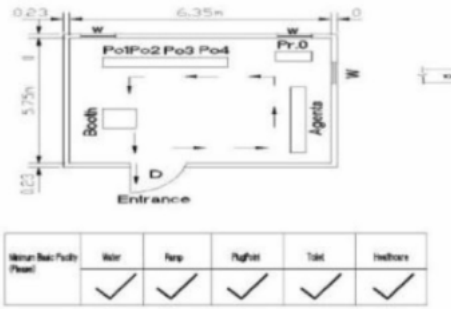

Nazri Naksha

Google Map View

Polling Station Building Front View

Polling Station Front View

Cad View

Key MAP View