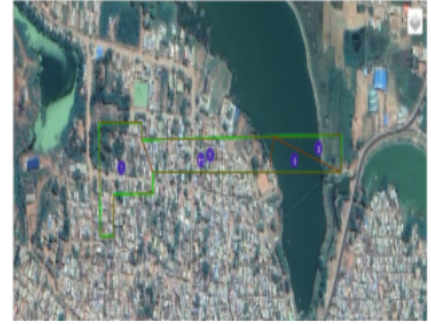

Nazri Naksha

Google Map View