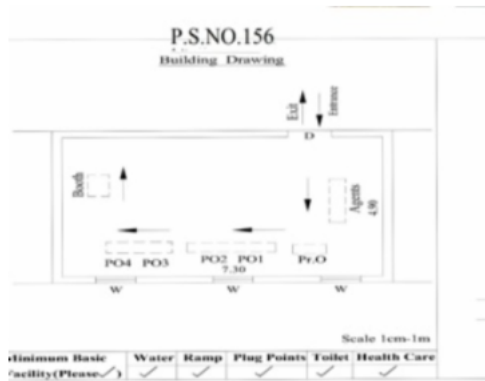

Nazri Naksha

Google Map View

Polling Station Building Front View

Polling Station Front View

Cad View

Key MAP View